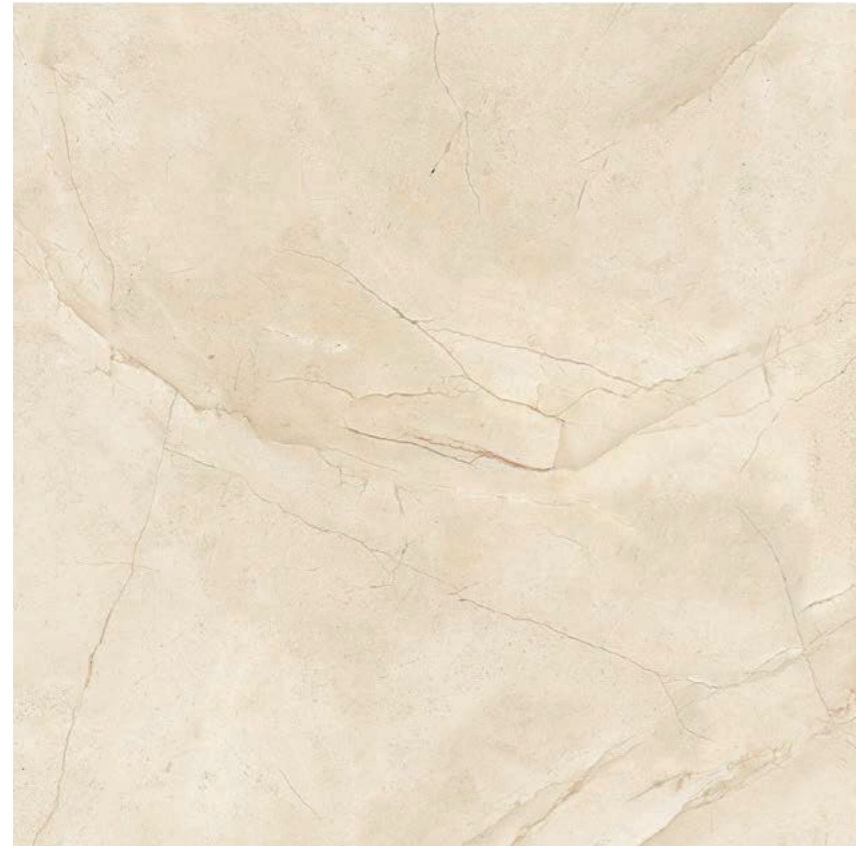

# Cremabella

Cremabella, a traditional, timeless marble that is understated and elegant, making it perfect for rooms in the home or commercial premises. Combining it with copper hues in your decor gives it a luxurious and elegant appearance.

# Cremabella

Ceramic Wall & Glazed Porcelain

10-12mm  **35"x35"**  
90x90 cm

## Cremabella

35"x35"